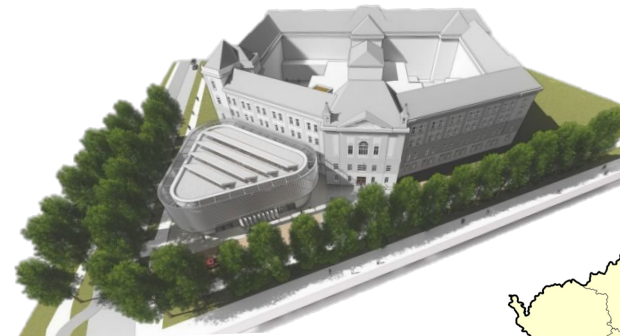

College of Polytechnics Jihlava

Vysoká Škola Polytechnická Jihlava

<https://www.vspj.cz/en/>

Building of CPJ

Building of the new learning centre

The Czech Republic

Historical hall

Physical activity hall

Auditorium 3

Laboratory of signal processing and multimedia

New auditorium

Cyber-Physical Factory

Jihlava city, CPJ (VŠPJ) and surroundings

<https://www.jihlava.cz/en/tic/> <https://www.vysocina.eu/en/> <https://www.visitczechia.com/en-us>

Church of St Ignatius of Loyola on the Town square

ZOO

Town Hall

Sports & relaxation centre by the river Jihlava

Underground corridors

Aquapark

Třešť Chateau Park

Basilica of St Procopius in Třebíč (UNESCO)

Fortification

Fortification entry

Gate of Holy Mother

Telč Chateau (UNESCO)