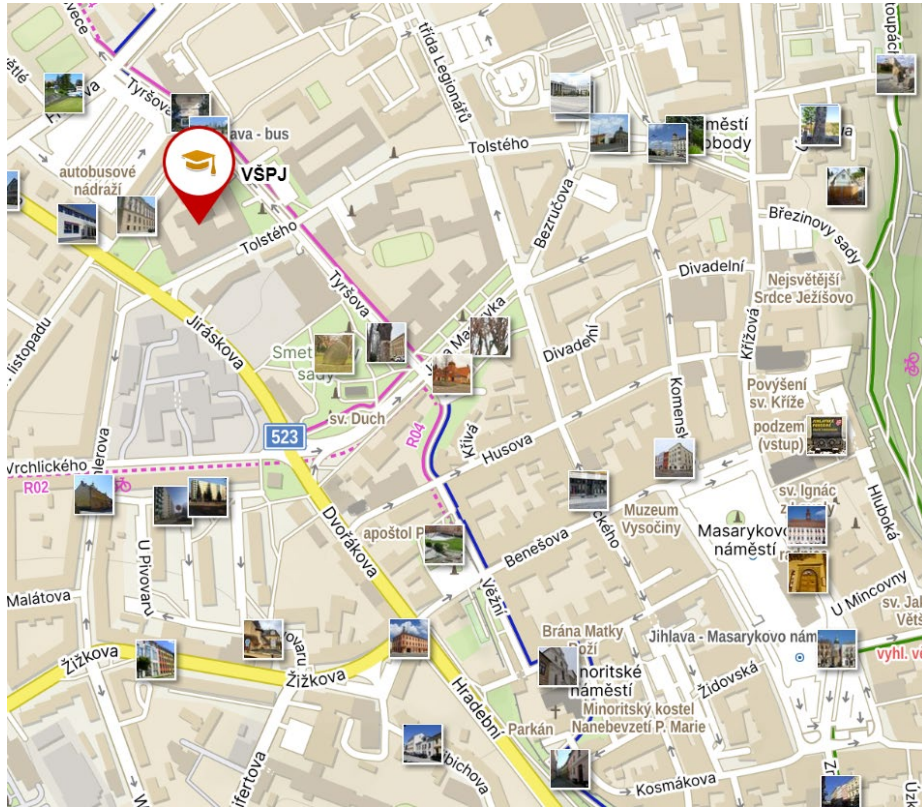

Auditorium 3

Laboratory of signal processing and multimedia

New auditorium

Cyber-Physical Factory

Jihlava city, CPJ (VŠPJ) and surroundings

<https://www.jihlava.cz/en/tic/> <https://www.vysocina.eu/en/> <https://www.visitczechia.com/en-us>

Church of St Ignatius of Loyola on the Town square

ZOO

Town Hall

Sports & relaxation centre by the river Jihlava

Underground corridors

Aquapark

Třešť Chateau Park

Basilica of St Procopius in Třebíč (UNESCO)

Fortification

Fortification entry

Gate of Holy Mother

Telč Chateau (UNESCO)